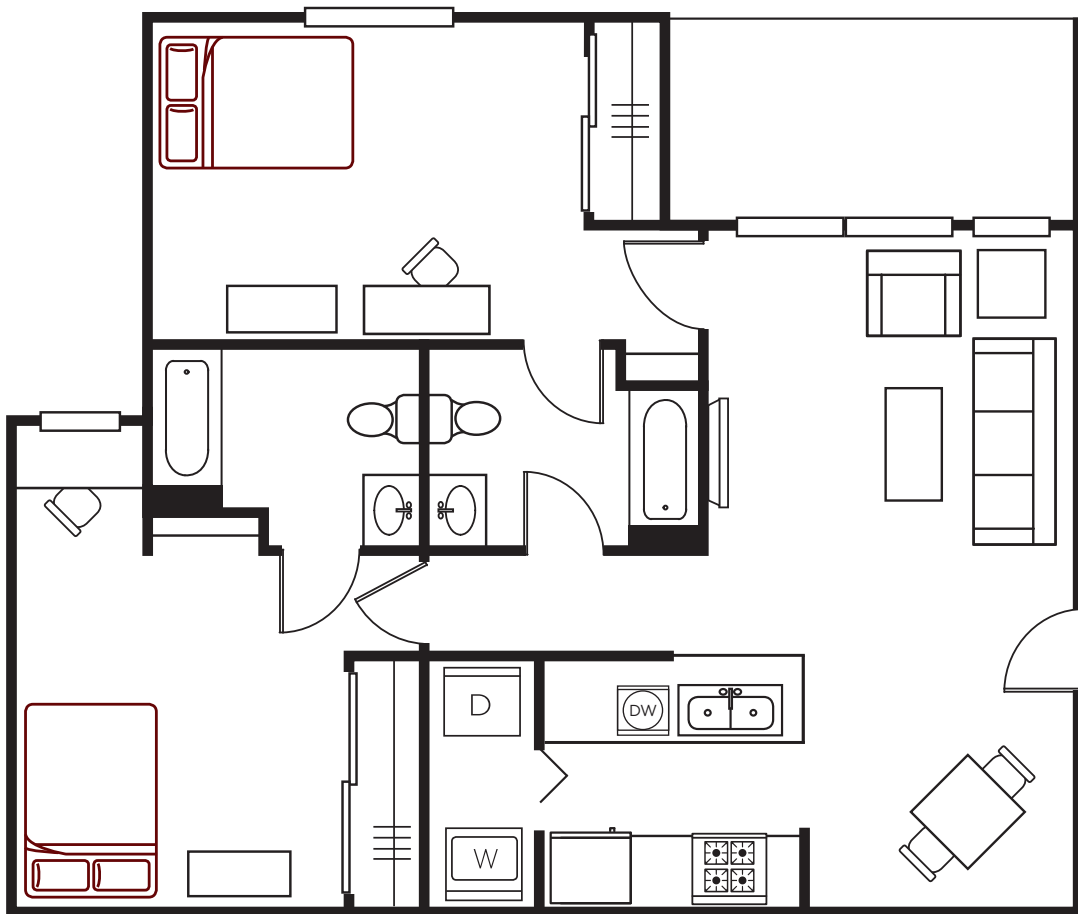

CRIMSON PARK

2 BEDROOM 2 BATHROOM

Live-CrimsonPark.com

2657 Classen Boulevard • Norman | 405.253.8000