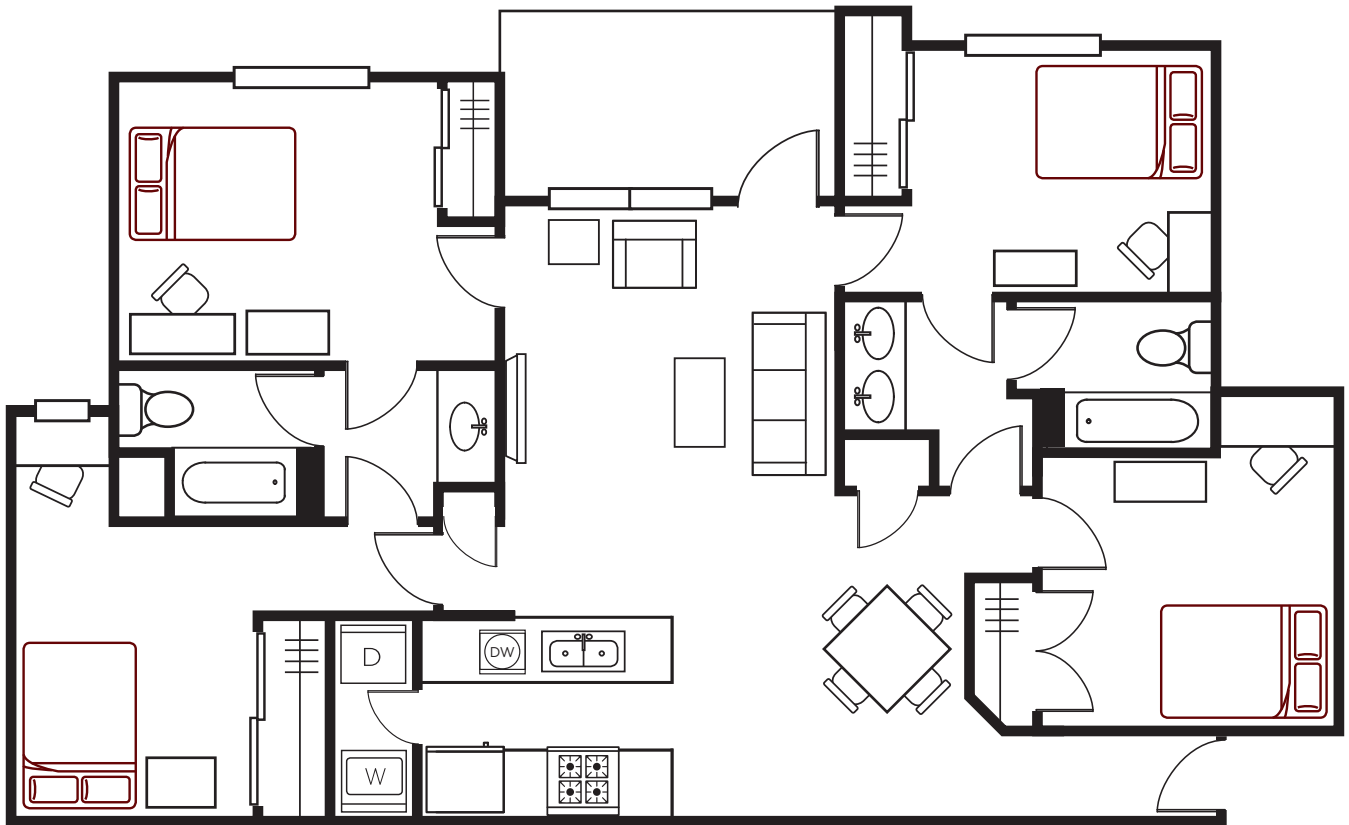

CRIMSON PARK

4 BEDROOM 2 BATHROOM

Live-CrimsonPark.com

2657 Classen Boulevard • Norman | 405.253.8000